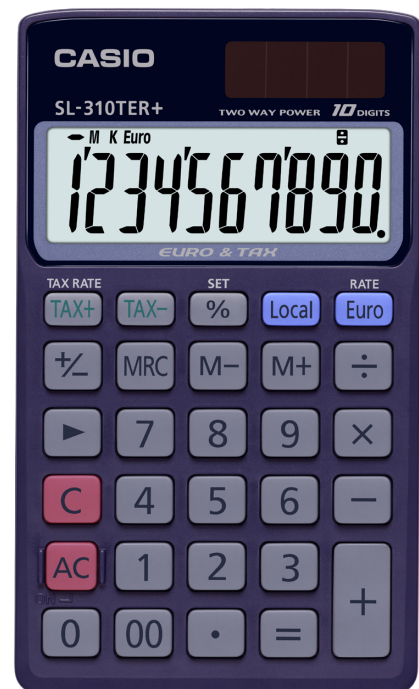

SL-310TER+

General Data

- 10-Digits EXTRA BIG LC-Display
- Two Way Power
- Dimensions (H x W x L): 7,5 x 70 x 118,5 mm
- Weight: ca. 50 g
- Battery: 1 x LR54
- Key Rollover
- Plastic Keys
- Wallet Case included
- EAN-Code: EAN-Code: 4971850-188759

Functions

- Euro Conversion
- Tax Calculation
- Percentage Calculation
- 3-Key Memory
- Key for changing Plus/Minus Sign
- Double Zero Key
- 3-Digit Comma Markers
- Backspace Key

Manual available in:

English, Spanish, German,
French, Italian, Dutch,
Portuguese, Norwegian,
Swedish, Finnish, Danish,
Russian, Polish, Czech,
Hungarian

Packaging Details:

	Width(mm)	Length(mm)	Height(mm)	Pcs.	Weight	
Cosmetic Box	131	183	22	1	105	(g)
IC	212	139	196	10	1,2	(kg)
OC	711	440	227	100	13,6	(kg)

IC = Inner Carton
OC = Outer Carton